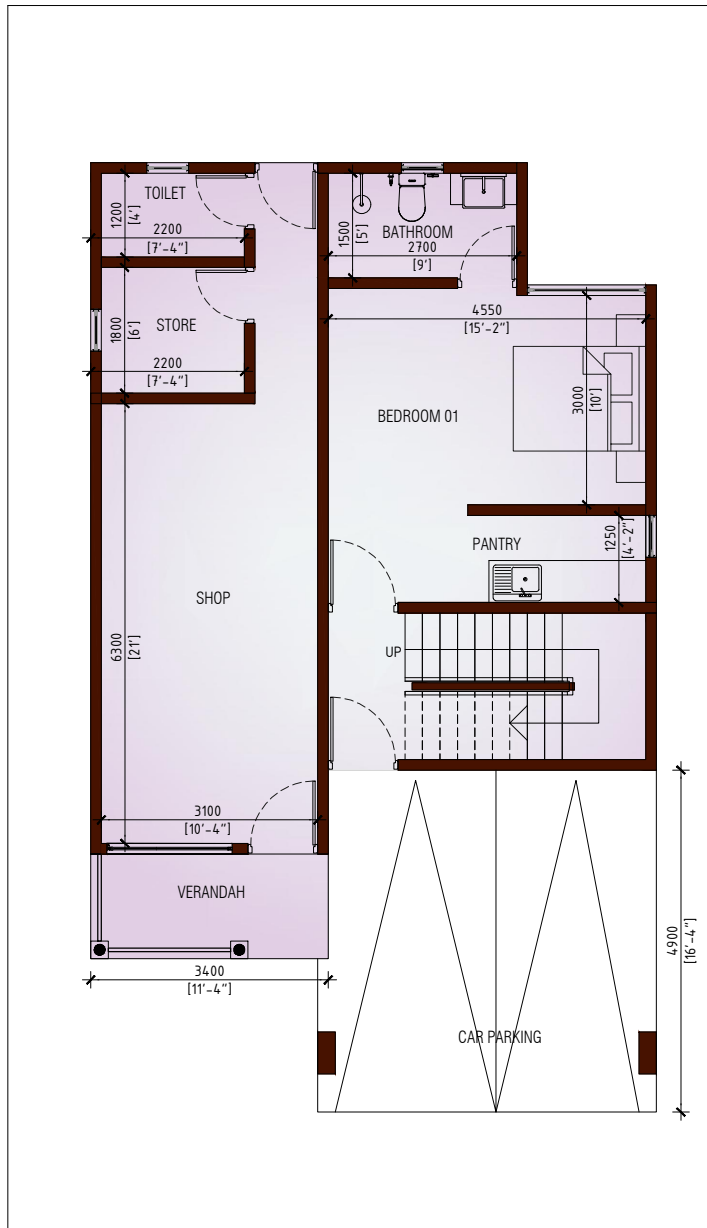

COMMERCIAL SUITE  
AREA = 2125 Sqft

GROUND FLOOR PLAN

FIRST FLOOR PLAN